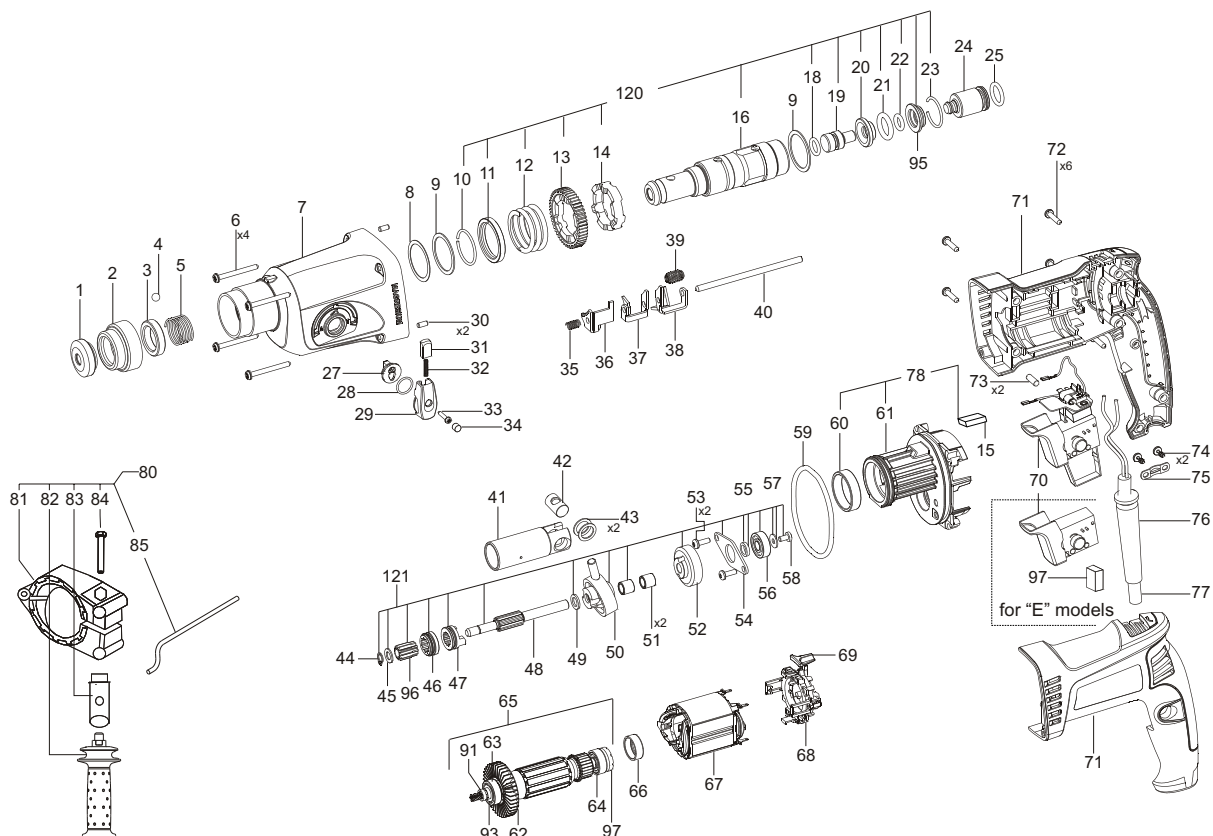

* - till 27.Apr.2014; ** - till 28.Nov.2013

141604

143406